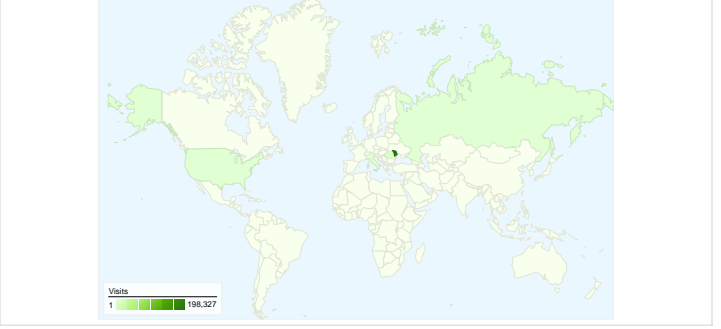

Map Overlay