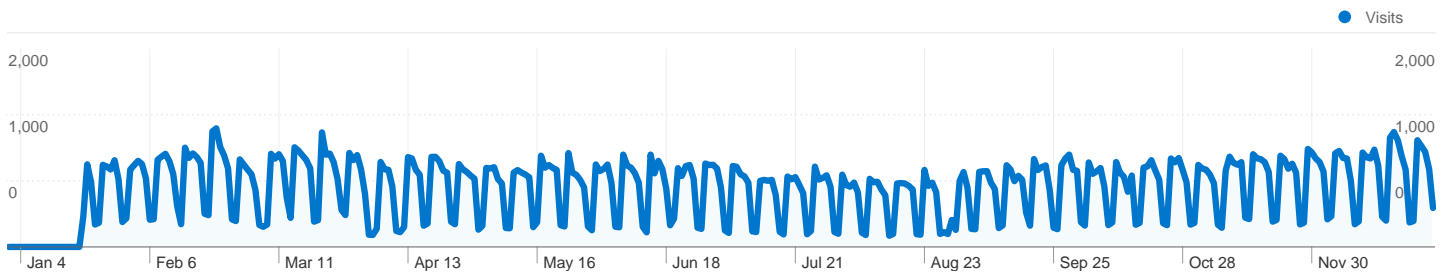

64,695 people visited this site

213,578 Visits

64,695 Absolute Unique Visitors

1,009,561 Pageviews

4.73 Average Pageviews

00:03:55 Time on Site

35.09% Bounce Rate

30.24% New Visits

All traffic sources sent a total of 213,578 visits

-  **45.30%** Direct Traffic
-  **17.90%** Referring Sites
-  **36.80%** Search Engines

- **Direct Traffic**
96,742.00 (45.30%)
- **Search Engines**
78,603.00 (36.80%)
- **Referring Sites**
38,233.00 (17.90%)

213,578 visits came from 111 countries/territories

Site Usage

Country/Territory	Visits	Pages/Visit	Avg. Time on Site	% New Visits	Bounce Rate
Visits 213,578 % of Site Total: 100.00%	Pages/Visit 4.73 Site Avg: 4.73 (0.00%)	Avg. Time on Site 00:03:55 Site Avg: 00:03:55 (0.00%)	% New Visits 30.28% Site Avg: 30.24% (0.11%)	Bounce Rate 35.09% Site Avg: 35.09% (0.00%)	
Moldova	198,327	4.76	00:04:01	26.76%	33.45%
Romania	8,127	3.15	00:01:45	84.64%	69.94%
United States	938	5.10	00:02:26	65.57%	54.26%
Russia	697	4.82	00:02:16	70.01%	50.93%
Italy	602	5.72	00:03:47	74.25%	42.36%
(not set)	528	3.03	00:03:16	57.39%	51.52%
Ukraine	465	6.19	00:04:39	64.95%	30.54%
Germany	440	6.39	00:02:55	63.41%	36.82%
France	370	6.93	00:03:27	64.32%	31.89%

United Kingdom	336	6.21	00:03:13	64.88%	33.33%
					1 - 10 of 111

Pages on this site were viewed a total of 1,009,561 times

 1,009,561 Pageviews

 706,361 Unique Views

 35.09% Bounce Rate

Top Content

Pages	Pageviews	% Pageviews
/	214,731	21.27%
/public/legal/ordinele/	79,164	7.84%
/public/legal/	31,128	3.08%
/ministry/structure/	27,920	2.77%
/ministry/jobs/	23,817	2.36%