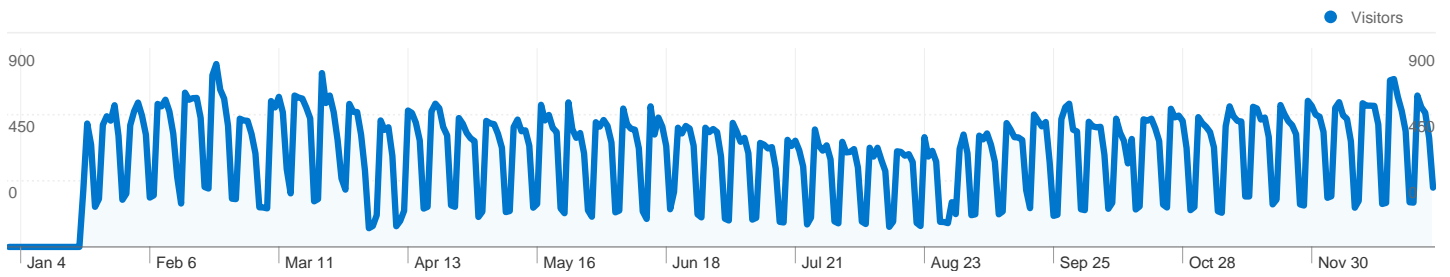

64,695 people visited this site

213,578 Visits

64,695 Absolute Unique Visitors

1,009,561 Pageviews

4.73 Average Pageviews

00:03:55 Time on Site

35.09% Bounce Rate

30.24% New Visits

All traffic sources sent a total of 213,578 visits

-  **45.30%** Direct Traffic
-  **17.90%** Referring Sites
-  **36.80%** Search Engines

- **Direct Traffic**
96,742.00 (45.30%)
- **Search Engines**
78,603.00 (36.80%)
- **Referring Sites**
38,233.00 (17.90%)

213,578 visits came from 111 countries/territories

Site Usage

Country/Territory	Visits	Pages/Visit	Avg. Time on Site	% New Visits	Bounce Rate
Visits 213,578 % of Site Total: 100.00%	Pages/Visit 4.73 Site Avg: 4.73 (0.00%)	Avg. Time on Site 00:03:55 Site Avg: 00:03:55 (0.00%)	% New Visits 30.28% Site Avg: 30.24% (0.11%)	Bounce Rate 35.09% Site Avg: 35.09% (0.00%)	
Moldova	198,327	4.76	00:04:01	26.76%	33.45%
Romania	8,127	3.15	00:01:45	84.64%	69.94%
United States	938	5.10	00:02:26	65.57%	54.26%
Russia	697	4.82	00:02:16	70.01%	50.93%
Italy	602	5.72	00:03:47	74.25%	42.36%
(not set)	528	3.03	00:03:16	57.39%	51.52%
Ukraine	465	6.19	00:04:39	64.95%	30.54%
Germany	440	6.39	00:02:55	63.41%	36.82%
France	370	6.93	00:03:27	64.32%	31.89%

United Kingdom	336	6.21	00:03:13	64.88%	33.33%
					1 - 10 of 111

Pages on this site were viewed a total of 1,009,561 times

 1,009,561 Pageviews

 706,361 Unique Views

 35.09% Bounce Rate

Top Content

Pages	Pageviews	% Pageviews
/	214,731	21.27%
/public/legal/ordinele/	79,164	7.84%
/public/legal/	31,128	3.08%
/ministry/structure/	27,920	2.77%
/ministry/jobs/	23,817	2.36%