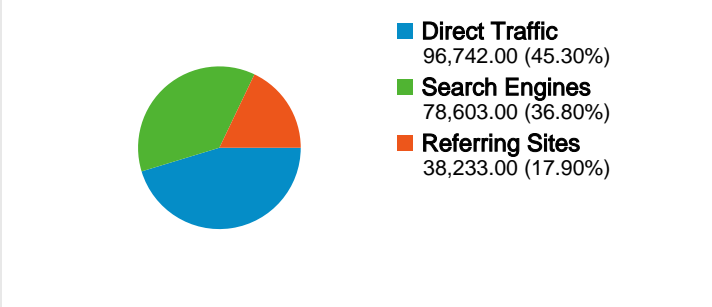

Site Usage

Visitors Overview

Map Overlay

Traffic Sources Overview

Content Overview

Pages	Pageviews	% Pageviews
/	214,731	21.27%
/public/legal/ordinele/	79,164	7.84%
/public/legal/	31,128	3.08%
/ministry/structure/	27,920	2.77%
/ministry/jobs/	23,817	2.36%

64,695 people visited this site

213,578 Visits

64,695 Absolute Unique Visitors

1,009,561 Pageviews

4.73 Average Pageviews

00:03:55 Time on Site

35.09% Bounce Rate

30.24% New Visits

All traffic sources sent a total of 213,578 visits

-  **45.30%** Direct Traffic
-  **17.90%** Referring Sites
-  **36.80%** Search Engines

- **Direct Traffic**
96,742.00 (45.30%)
- **Search Engines**
78,603.00 (36.80%)
- **Referring Sites**
38,233.00 (17.90%)

213,578 visits came from 111 countries/territories

Site Usage

Country/Territory	Visits	Pages/Visit	Avg. Time on Site	% New Visits	Bounce Rate
Visits 213,578 % of Site Total: 100.00%	Pages/Visit 4.73 Site Avg: 4.73 (0.00%)	Avg. Time on Site 00:03:55 Site Avg: 00:03:55 (0.00%)	% New Visits 30.28% Site Avg: 30.24% (0.11%)	Bounce Rate 35.09% Site Avg: 35.09% (0.00%)	
Moldova	198,327	4.76	00:04:01	26.76%	33.45%
Romania	8,127	3.15	00:01:45	84.64%	69.94%
United States	938	5.10	00:02:26	65.57%	54.26%
Russia	697	4.82	00:02:16	70.01%	50.93%
Italy	602	5.72	00:03:47	74.25%	42.36%
(not set)	528	3.03	00:03:16	57.39%	51.52%
Ukraine	465	6.19	00:04:39	64.95%	30.54%
Germany	440	6.39	00:02:55	63.41%	36.82%
France	370	6.93	00:03:27	64.32%	31.89%