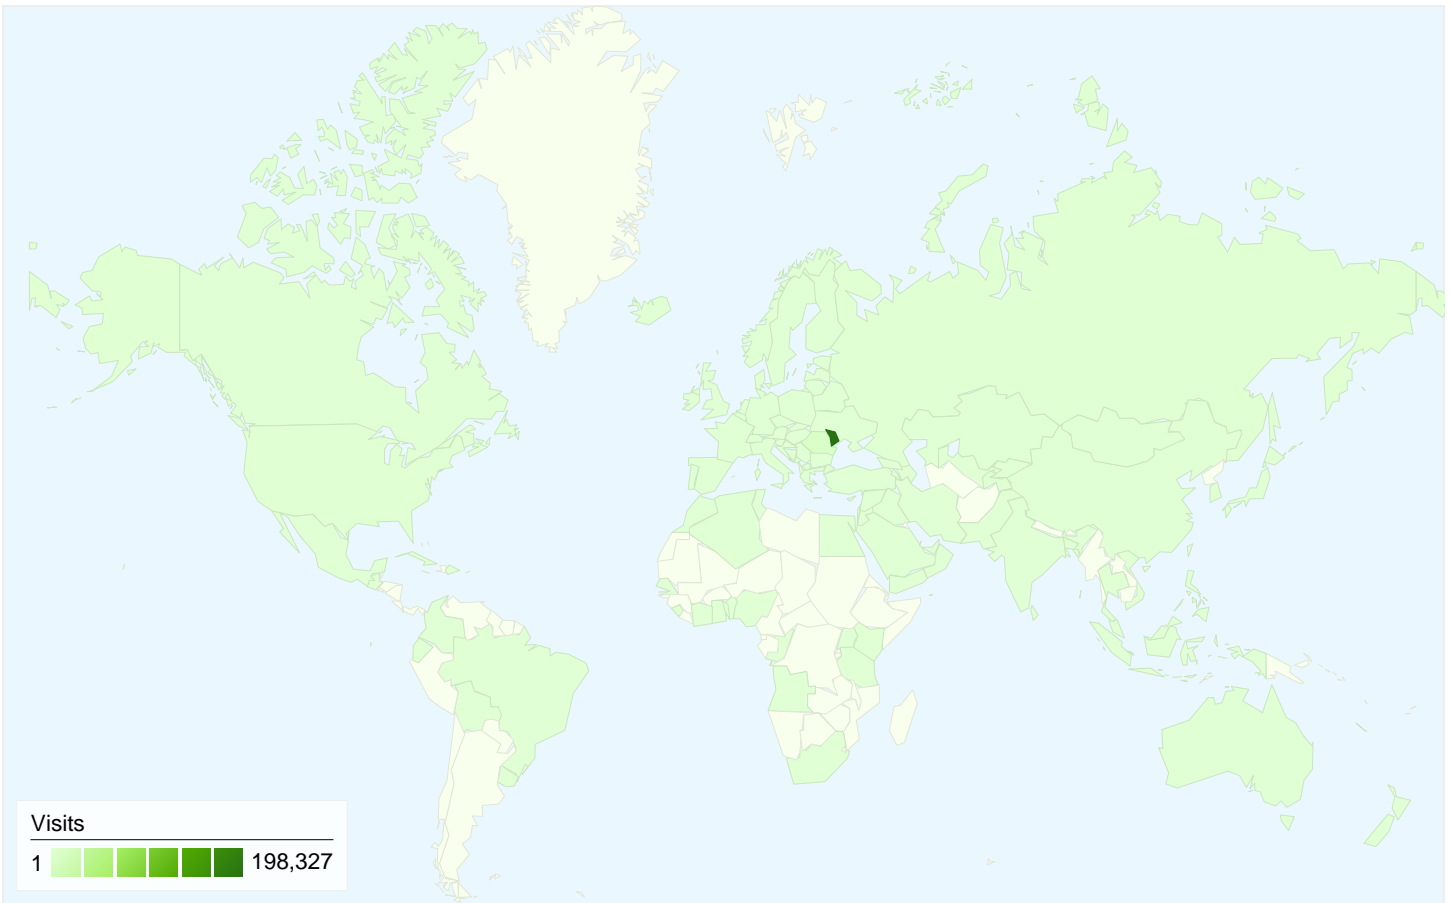

64,695 people visited this site

213,578 Visits

64,695 Absolute Unique Visitors

1,009,561 Pageviews

4.73 Average Pageviews

00:03:55 Time on Site

35.09% Bounce Rate

30.24% New Visits

All traffic sources sent a total of 213,578 visits

-  **45.30%** Direct Traffic
-  **17.90%** Referring Sites
-  **36.80%** Search Engines

- **Direct Traffic**
96,742.00 (45.30%)
- **Search Engines**
78,603.00 (36.80%)
- **Referring Sites**
38,233.00 (17.90%)

213,578 visits came from 111 countries/territories

Site Usage

Country/Territory	Visits	Pages/Visit	Avg. Time on Site	% New Visits	Bounce Rate
Visits 213,578 % of Site Total: 100.00%	Pages/Visit 4.73 Site Avg: 4.73 (0.00%)	Avg. Time on Site 00:03:55 Site Avg: 00:03:55 (0.00%)	% New Visits 30.28% Site Avg: 30.24% (0.11%)	Bounce Rate 35.09% Site Avg: 35.09% (0.00%)	
Moldova	198,327	4.76	00:04:01	26.76%	33.45%
Romania	8,127	3.15	00:01:45	84.64%	69.94%
United States	938	5.10	00:02:26	65.57%	54.26%
Russia	697	4.82	00:02:16	70.01%	50.93%
Italy	602	5.72	00:03:47	74.25%	42.36%
(not set)	528	3.03	00:03:16	57.39%	51.52%
Ukraine	465	6.19	00:04:39	64.95%	30.54%
Germany	440	6.39	00:02:55	63.41%	36.82%
France	370	6.93	00:03:27	64.32%	31.89%

United Kingdom	336	6.21	00:03:13	64.88%	33.33%
					1 - 10 of 111

Pages on this site were viewed a total of 1,009,561 times

 1,009,561 Pageviews

 706,361 Unique Views

 35.09% Bounce Rate

Top Content

Pages	Pageviews	% Pageviews
/	214,731	21.27%
/public/legal/ordinele/	79,164	7.84%
/public/legal/	31,128	3.08%
/ministry/structure/	27,920	2.77%
/ministry/jobs/	23,817	2.36%