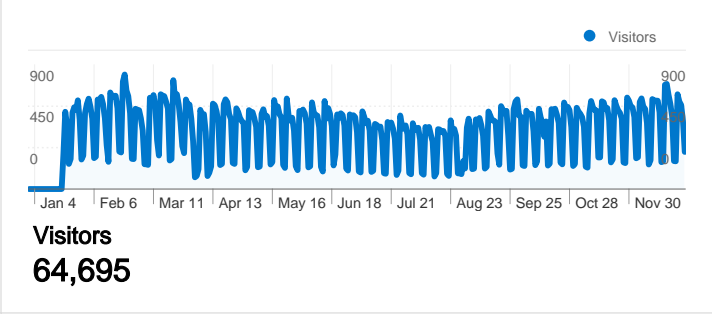

Visitors Overview